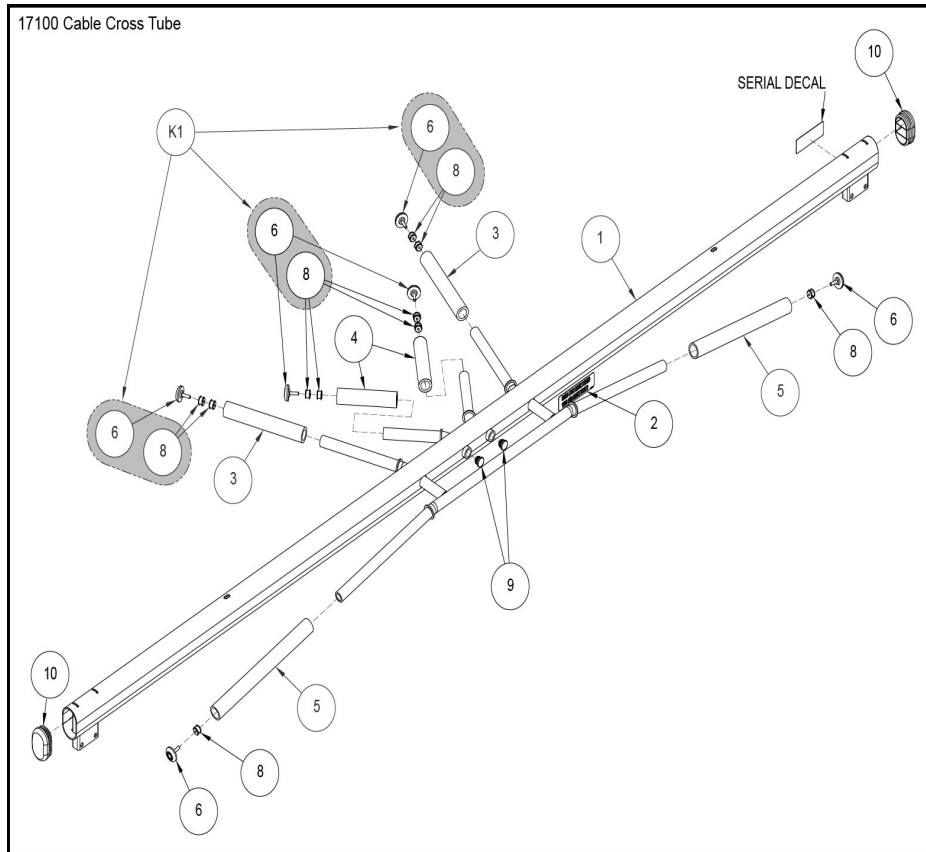

# JUNGLE GYM CROSSBAR ASSY

17100-01

## Parts Manual

2/4/2021 15:30:35 PM

Table of Contents

---

[17100 Cable Cross Tube.....](#)3

**17100 Cable Cross Tube**

Ref #	Part Number	Qty	Description
K2	17100	1	Jungle Gym Cross Bar
2	17100-320	1	DECAL, MAX WEIGHT
3	4605-502	2	GRAB GRIP 9.00
4	4605-520	1	GRAB GRIP 6.25
5	4605-528	2	GRIP GRAB 14.00
6,K1	4605K549	9	KIT HANDLE PLUG SMALL
8	HF449063	9	INSERT 3-4X1-4-20 CONNECTOR
9	PP090213	2	INSERT PLASTIC
10	PP130007	2	Insert Plastic